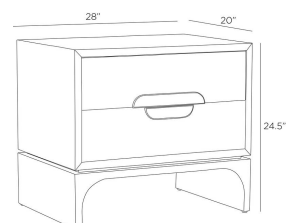

KIANNA SIDE TABLE

FIS05  
 Oyster  
 H: 24.5 IN  
 W: 28 IN  
 D: 20 IN

We adapted our classic Kianna credenza in a smaller size to perfectly pair with a bed or sofa. A white lacquer face is set within a veneered oak wood frame in an oyster finish, delivering style and function through architectural elements. Inspired by modernist sculpture, the curved door pulls are crafted in heritage brass, while the exaggerated base features a racing stripe reveal visible from every angle. Soft-close doors.