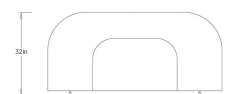

COVENTRY DESK

FKS09

H: 30.5 IN

W: 66 IN

D: 32 IN

The Coventry Desk is a sophisticated workspace inspired by the bold architectural lines of Art Deco form. Wrapped in an ebony oak veneer, the desk features a tactile, linear grain that adds depth to its dark, moody aesthetic. Its curved silhouette is accented by sleek metal inlay and elongated hardware, balancing functional storage with a high-design presence for a professional office setting.