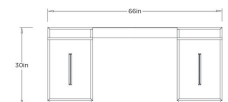

COVENTRY DESK

FKS09

H: 30.5 IN

W: 66 IN

D: 32 IN

The Coventry Desk is a sophisticated workspace inspired by the bold architectural lines of Art Deco form. Wrapped in an ebony oak veneer, the desk features a tactile, linear grain that adds depth to its dark, moody aesthetic. Its curved silhouette is accented by sleek metal inlay and elongated hardware, balancing functional storage with a high-design presence for a professional office setting.