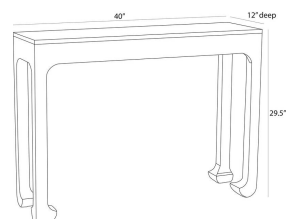

ICHIGO CONSOLE

FL114
Ebony
H: 29.5 IN
W: 40 IN
D: 12 IN

Slim in profile and crafted of ebony mango wood, the traditional parsons-style console is updated with hand-carved claw feet. Finish will vary.