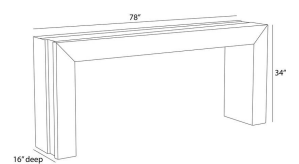

KINGSTON CONSOLE

FLI16
 UMBER Wood, Faux
 Horn
 H: 34 IN
 W: 78 IN
 D: 16 IN

The thick waterfall silhouette of this umber mango wood table makes a chic statement in the entry or hallway. An inset of racing stripe of natural faux horn resin cascades from the narrow top down the sides, assuring a visual impact from every angle. Finish will vary.