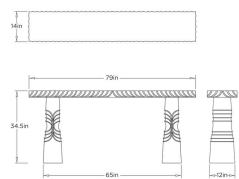

AYNI CONSOLE

FLI17

H: 34.5 IN

W: 79 IN

D: 14 IN

The Ayni Console showcases intricate hand-carved detailing set against the relaxed warmth of whitewashed mango wood veneer. Its linear top is enriched with rhythmic texture, while sculptural pedestal legs feature bold circular reliefs that create depth and architectural dimension. Merging artisanal craftsmanship with understated materiality, this piece introduces refined texture and subtle drama.

FLI17 AYN CONSOLE

ARTERIO RS