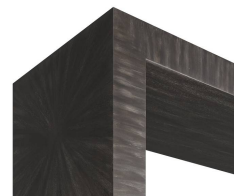

ANDREAS CONSOLE

FLS03  
 Dark Gray Straw  
 Marquetry  
 H: 32.5 IN  
 W: 54 IN  
 D: 16 IN

Adorned in a radiant pattern of dark gray straw marquetry on mahogany wood, the Andreas represents the best craftsmanship of a bygone era. Inspired by the classic artist's technique of the 1940s, this minimalist essential is anchored with a base of hand-finished shimmering bronze. Finish will vary.