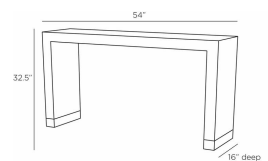

ANDREAS CONSOLE

FLS03  
 Dark Gray Straw  
 Marquetry  
 H: 32.5 IN  
 W: 54 IN  
 D: 16 IN

Adorned in a radiant pattern of dark gray straw marquetry on mahogany wood, the Andreas represents the best craftsmanship of a bygone era. Inspired by the classic artist's technique of the 1940s, this minimalist essential is anchored with a base of hand-finished shimmering bronze. Finish will vary.