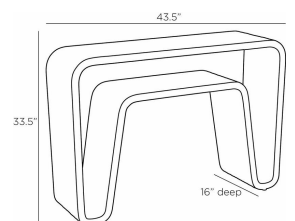

BELTRAN CONSOLE

FLS08  
 Ebony  
 H: 33.5 IN  
 W: 43.5 IN  
 D: 16 IN

Add some Mid-Century-inspired style to any space with an airy console inspired by the era's classic hairpin desk legs. The Beltran's solid surface of ebony pencil rattan has an open back for extra impact, and a sculptural second shelf for more options.