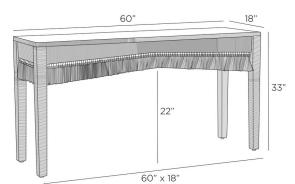

KAI CONSOLE

FLS09
 Natural Abaca
 H: 33 IN
 W: 60 IN
 D: 18 IN

A naturally wonderful console was handmade of natural abaca. Mounted on tapered rectangular legs, it can be topped with a glass panel for added durability. Inspired by layered tusks, flourishes of fringe will add an impactful accent to any coastal or modern space. Finish will vary.