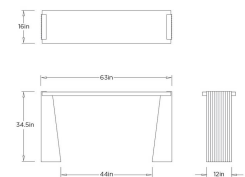

ANTONINE CONSOLE

FLS13

H: 34 IN

W: 63 IN

D: 16 IN

The Antonine Console offers a sophisticated nod to classicism, translating traditional architectural forms into a modern, durable medium. Crafted from concrete composite with a faux marble finish, this piece provides the timeless elegance of stone with a clean, contemporary finish. Its refined, tapered silhouette and minimalist texture make it a versatile addition to living spaces, entryways, or hallways.