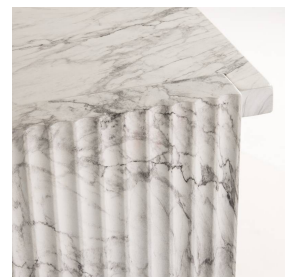

ANTONINE CONSOLE

FLS13

H: 34 IN

W: 63 IN

D: 16 IN

The Antonine Console offers a sophisticated nod to classicism, translating traditional architectural forms into a modern, durable medium. Crafted from concrete composite with a faux marble finish, this piece provides the timeless elegance of stone with a clean, contemporary finish. Its refined, tapered silhouette and minimalist texture make it a versatile addition to living spaces, entryways, or hallways.

FLS13 ANTONINE CONSOLE

ARTERIO RS