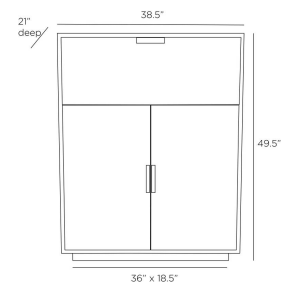

UPTON COCKTAIL CABINET

FNS05  
Smoke  
H: 49.5 IN  
W: 38.5 IN  
D: 21 IN

Our architectural-inspired Upton cabinet serves up cocktails with a stylish edge. Created in a chevron-patterned, smoke oak veneer, the piece is accented with vintage-brass iron hardware and inlays with a crosshatch design. The bar cabinet rests on a matching iron plinth and features a hinged, fold-down prep surface and adjustable shelves. Finish will vary.