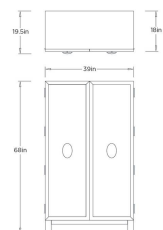

SOKO COCKTAIL CABINET

FNS23

H: 68 IN

W: 39 IN

D: 18 IN

Inspired by the delicate, timeworn beauty of traditional Japanese crackle finishes, the Soko Cocktail Cabinet celebrates texture as art. Its doors are enveloped in meticulously applied crackle lacquer, forming a luminous, mosaic-like surface that feels both refined and storied, all framed in rich, dark oak. Organic, pebble-shaped pulls introduce a subtle sculptural element, enhancing the cabinet's tactile, fashion-forward presence. Fitted with a highly functional interior, this cabinet encases plenty storage, a serving tray, and removable shelving.