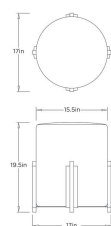

WEXLER ACCENT STOOL

FO115

H: 19.5 IN

Dia: 17 IN

The Wexler Accent Stool exudes a timeless charm, featuring a drum-shaped silhouette wrapped in a performance velvet. Its dark brass base displays intricate Deco-inspired linework, creating a striking visual foundation that grounds the piece. The neutral tone of the upholstery paired with the metal finish offers a balanced aesthetic that brings both comfort and high-end flair to a room.