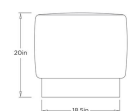

AVALON SWIVEL OTTOMAN AEGEAN
PERFORMANCE VELVET

FOU04

H: 20 IN

Dia: 22 IN

The Avalon Accent Stool makes a sophisticated statement, combining a bold drum silhouette with a vibrant performance velvet upholstery. A sleek plinth serves as a radiant base with a swivel mechanism that adds both ease of movement and modern flair. This dynamic pairing of deep blue fabric and metallic accents provides a refined, functional addition to any interior.