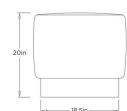

AVALON SWIVEL ACCENT STOOL

FOU04

H: 20 IN

Dia: 22 IN

The Avalon Accent Stool makes a sophisticated statement, combining a bold drum silhouette with a vibrant performance velvet upholstery. A sleek plinth serves as a radiant base with a swivel mechanism that adds both ease of movement and modern flair. This dynamic pairing of deep blue fabric and metallic accents provides a refined, functional addition to any interior.