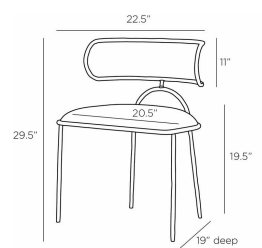

AISHA DINING CHAIR

FRI05
 Natural Linen
 H: 29.5 IN
 W: 22.5 IN
 D: 19 IN

The flowing lines of the Aisha are given an industrial edge with a hand-hammered frame of blackened iron. Influenced by the monochromatic minimalism of line art, this sleek style is completed with a subtly padded natural linen seat for comfort.