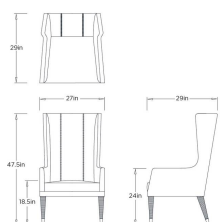

HAWTHORNE HOST CHAIR

FRI20  
 Dove Leather  
 H: 47.5 IN  
 W: 27 IN  
 D: 29 IN

Racer stripe paneling and topstitching define the wing-backed Hawthorne. Covered in rich dove leather, it is perfectly scaled for a host/hostess chair or desk. Each exaggerated tapered leg is wrapped in leather cord and tipped with a polished antique brass-plated ferrule. Stitching continues at the back so this piece can float within the room. Leather will vary.