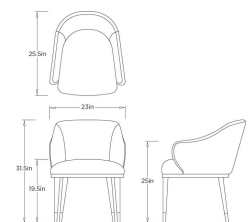

HERSHEL DINING CHAIR

FRI21
 Taupe Suede
 H: 31.5 IN
 W: 23.5 IN
 D: 25 IN

A comfortable dining or living room option, the Hershel delivers a modern mix of materials. The taupe suede seat delivers a slim profile with a soft curved back and demi arms that cradle the body. Blonde beech wood legs are lightly textured and finished with blackened bronze iron ferrules. Suede will vary.

FRI21 HERSHEL DINING CHAIR ARTERIOS