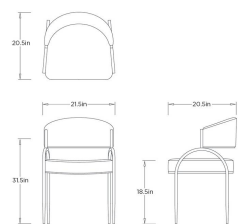

BAHATI CHAIR

FRI28
 Midnight Grey
 Performance Velvet
 H: 31.5 IN
 W: 21.5 IN
 D: 20.5 IN

FRI28 BAHATI CHAIR ARTERIOS

A curved back and large seat rest on a perfectly poised silhouette to compose the foundation of the Bahati. Natural iron has been hand-forged, yielding delicate details along its thin frame. The seat and back cushion are covered in a midnight grey performance velvet, allowing this piece to perform easily alongside existing décor. For a matte finish on the legs, lightly brush the iron with a Scotchbrite pad to take down the sheen.