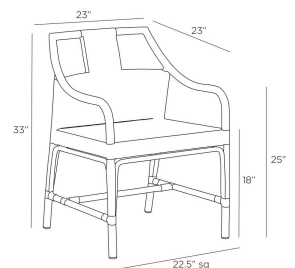

NEWTON OUTDOOR DINING CHAIR

FRS19
 Chartreux Gray
 Synthetic Rattan
 H: 33 IN
 W: 23 IN
 D: 23 IN

A casual style of traditional rush-woven synthetic rattan gets a stylish update in element-resistant chartreux grey wicker weave. It features a uniquely designed back detail that resembles a woven tapestry. The matching powder-coated aluminum gray frame is effortlessly balanced for maximum comfort. Finish will vary.