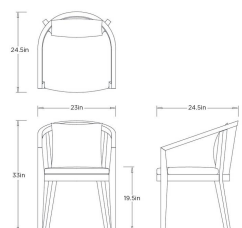

FRS31

H: 33 IN

W: 23 IN

D: 24.5 IN

The Sobek Outdoor Dining Chair introduces a fashion-forward element to al fresco dining with its bold, crocodile-textured back, shaped meticulously by hand and then cast for lasting beauty. Upholstered in an outdoor performance bouclé, the chair balances resilience with refined comfort. Whether used around a dining table or styled as a pair poolside, it elevates outdoor settings with artistic sophistication.