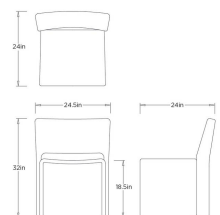

Inspired by the elegance of a gently draped canopy, the Veneto Outdoor Dining Chair is handwoven from charcoal brown rope using a continuous-loop technique. Its intricate woven pattern forms a rhythmic, sculptural surface with a distinct sense of movement. Artfully crafted, it elevates any outdoor dining setting with a modern, textural presence.