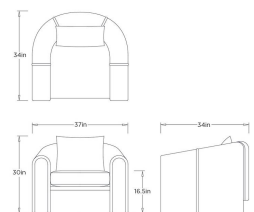

Sculptural and inviting, the Julien Open Arm Outdoor Lounge Chair showcases a draped, fluid silhouette handwoven with a continuous-loop technique. Its artisanal weave contrasts beautifully with the clean geometry of its open arm design. Upholstered in an outdoor performance bouclé, it brings elevated comfort to patios, poolside settings, or conversational lounge groupings. A refined blend of texture, craft, and modern ease.

FRS34

H: 30 IN

W: 37 IN

D: 34 IN