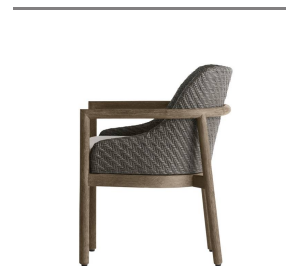

CHILTON OUTDOOR DINING CHAIR

FRS35

H: 31.5 IN

W: 25 IN

D: 25 IN

The Chilton Outdoor Dining Chair offers a sculptural point of view, featuring a sculptural dark-wash synthetic rattan back cradled by a solid teak wood frame. Its outdoor performance bouclé cushion provides lasting comfort designed to withstand the elements. The result is a refined, organic profile that elevates any outdoor dining environment with timeless ease.

FRS35 CHILTON OUTDOOR DINING CHAIR ARTERIOS