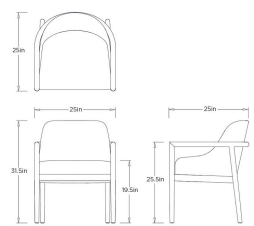

CHILTON OUTDOOR DINING CHAIR

FRS35

H: 31.5 IN

W: 25 IN

D: 25 IN

The Chilton Outdoor Dining Chair offers a sculptural point of view, featuring a sculptural dark-wash synthetic rattan back cradled by a solid teak wood frame. Its outdoor performance bouclé cushion provides lasting comfort designed to withstand the elements. The result is a refined, organic profile that elevates any outdoor dining environment with timeless ease.