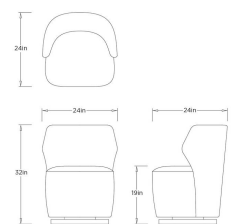

POPPY CHAIR FOREST VELVET
CHAMPAGNE SWIVEL

FRU11
Forest Velvet
H: 32 IN
W: 24 IN
D: 25 IN

Beautiful from every angle, this wing-armed swivel is scaled for smaller spaces, which makes it both versatile and visually impactful. The low, angular Poppy chair is upholstered in forest velvet and rests on a champagne iron plinth, creating a seat that is as elegant as it is comfortable.