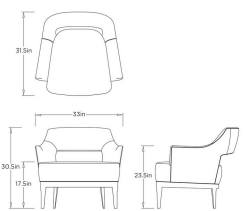

Our classic Laurette in earthy pine performance chenille with a textural pebble finish features a floating back that seamlessly flows into sloping arms and down to a deep seat. A dark walnut base elevates this piece from practical to posh, and the slight opening on the back adds a modern edge.