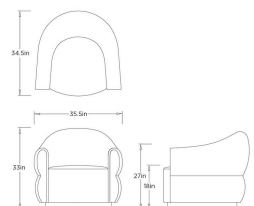

ALEXANDRA SWIVEL CHAIR

FRU14

H: 33 IN

W: 35.5 IN

D: 34.5 IN

The Alexandra Swivel Chair is upholstered in richly textured bouclé, lending depth, warmth, and inviting softness to its sculpted silhouette. Its plush proportions are thoughtfully defined, while a recessed wooden plinth base allows for a smooth, effortless swivel. Balancing comfort with considered design, this statement lounge chair brings tactile dimension and understated sophistication to curated interiors.