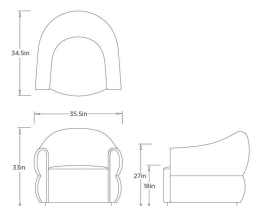

ALEXANDRA SWIVEL CHAIR

FRU14

H: 33 IN

W: 35.5 IN

D: 34.5 IN

The Alexandra Swivel Chair is upholstered in richly textured bouclé, lending depth, warmth, and inviting softness to its sculpted silhouette. Its plush proportions are thoughtfully defined, while a recessed wooden plinth base allows for a smooth, effortless swivel. Balancing comfort with considered design, this statement lounge chair brings tactile dimension and understated sophistication to curated interiors.