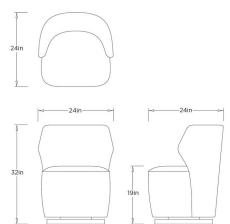

POPPY SWIVEL CHAIR COCOA  
PERFORMANCE VELVET

FRU15

H: 32 IN

W: 24 IN

D: 25 IN

FRU15 POPPY SWIVEL CHAIR

ARTERIOS

The Poppy chair is a wing-armed swivel designed to be beautiful from every angle, featuring a scale specifically tailored for smaller spaces. This low-slung, angular silhouette is upholstered in a performance velvet and rests atop a dark walnut wooden base. The result is a versatile and visually impactful piece that offers an elegant and comfortable seating experience.