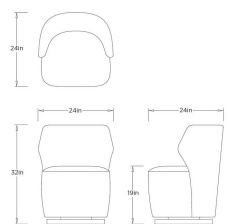

POPPY SWIVEL CHAIR COCOA  
PERFORMANCE VELVET

FRU15

H: 32 IN

W: 24 IN

D: 24 IN

The Poppy chair is a wing-armed swivel designed to be beautiful from every angle, featuring a scale specifically tailored for smaller spaces. This low-slung, angular silhouette is upholstered in a performance velvet and rests atop a dark walnut wooden base. The result is a versatile and visually impactful piece that offers an elegant and comfortable seating experience.

FRU15 POPPY SWIVEL CHAIR

ARTERIOS