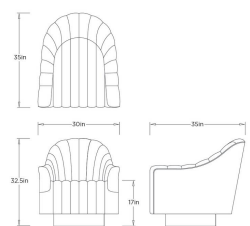

SPRINGSTEEN SWIVEL CHAIR

FRU20

H: 32.5 IN

W: 30 IN

D: 35 IN

The Springsteen Swivel Chair pairs sculptural softness with tailored precision, upholstered in a crisp, textured fabric that feels both fresh and timeless. Vertical channeling wraps the curved barrel back and seat, adding subtle rhythm and dimension to its plush silhouette. Anchored by a warm metal swivel base, this statement lounge chair delivers effortless movement and modern polish—whether styled as a pair or arranged in multiples for a refined, conversational setting.