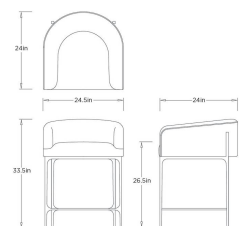

OSBOURNE COUNTER STOOL

FS117
 Black Leather
 H: 33.5 IN
 W: 24.5 IN
 D: 24 IN

A hammered blackened iron frame and handsome black leather make this counter stool ultra-chic. The low, barrel-style shape gives lumbar comfort and support while allowing the stool to tuck neatly under a countertop. The modern style brings sophistication and polish to a space. Finish will vary.