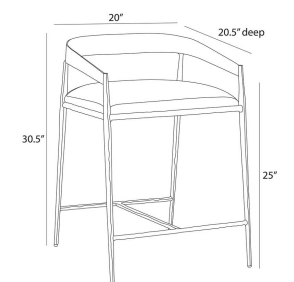

ANSEL COUNTER STOOL

FSI21  
 Midnight Grey  
 Performance Velvet  
 H: 30.5 IN  
 W: 20 IN  
 D: 20.5 IN

Sharp angles and a raw curvature define this stool's bold aesthetic. Natural iron is hammered by hand to create rich impressions along the shallow back, while the hand-forged legs yield more delicate details. The tight seat is covered in our performance velvet in midnight grey, elevating the façade while assuring it is as durable as it is stylish. Finish will vary.