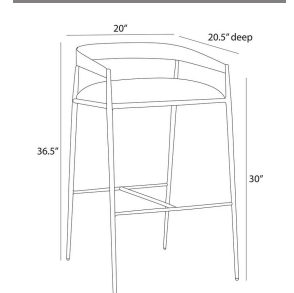

ANSEL BAR STOOL

FSI22
 Midnight Grey
 Performance Velvet
 H: 36.5 IN
 W: 20 IN
 D: 20.5 IN

Sharp angles and a raw curvature define this stool's bold aesthetic. Natural iron is hammered by hand to create rich impressions along the shallow back, while the hand-forged legs yield more delicate details. The tight seat is covered in our performance velvet in midnight grey, elevating the façade while assuring it is as durable as it is stylish. Finish will vary.