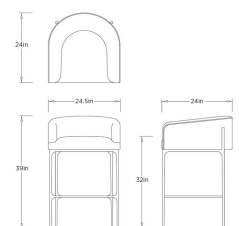

OSBOURNE BAR STOOL

FSI30

H: 39 IN

W: 24.5 IN

D: 24 IN

The Osbourne Bar Stool blends a sturdy, hammered-iron frame with a crisp performance fabric for a look that is both grounded and airy. Its low-profile, barrel-style back is shaped to offer supportive comfort while ensuring the seat can be tucked away neatly to save space. By mixing textured metal with a light, clean performance fabric upholstery, this stool brings balanced, modern energy wherever it is placed.