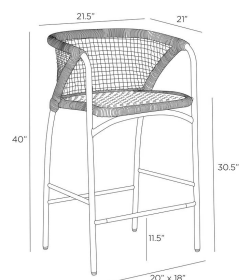

ENZO OUTDOOR BAR STOOL

FSS02
 Buff Plain Weave
 H: 40 IN
 W: 21.5 IN
 D: 21 IN

Swooping lines and gestural back legs give this bar stool a feeling of captured motion. An extruded arch frame of blackened bronze aluminum juxtaposes an organic woven seat of buff synthetic rope to add a textural allure to the minimalist silhouette.