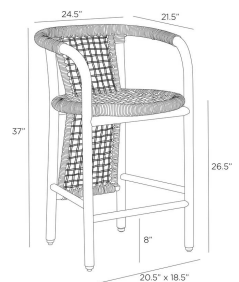

CHAPMAN OUTDOOR COUNTER STOOL

FSS03
 Willow Plain Weave
 H: 37 IN
 W: 24.5 IN
 D: 21.5 IN

With a retro appeal, our Chapman counter stool is both nostalgic and completely contemporary. The bohemian influence of 1970s avant-garde wicker inspired the macrame rope seat and woven back. Crafted of willow teak wood and synthetic rope, its cape-style back offers a decorative detail that will draw the eye from any corner of the room. Finish will vary.