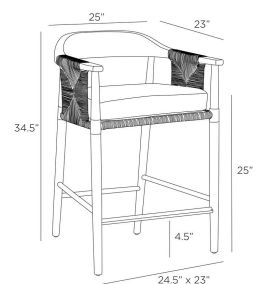

ESTES OUTDOOR COUNTER STOOL

FSS06
 Pearl Outdoor
 Performance Bouclé
 H: 34.5 IN
 W: 25 IN
 D: 23 IN

An indoor Mid-Century style tuned up for the outdoors, the Estes counter stool is adorned with unexpected woven willow synthetic rope accents on each arm. Crafted of honey-stained teak, the low-backed frame has tailored metal block accents of blackened bronze cuffs on each leg. Topped with a cushion of our Pearl Outdoor Performance Bouclé. Finish will vary.