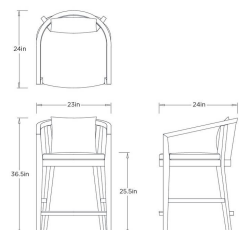

SOBEK TEXTURED BACK OUTDOOR
COUNTER STOOL

Artfully textured and effortlessly refined, the Sobek Counter Stool features a hand-modeled crocodile pattern along its sculptural back. Our outdoor performance bouclé upholstery offers durability and comfort suited for outdoor dining and entertaining. Whether placed at an island or counter-height bar, it enhances the space with modern elegance and tactile appeal.

FSS16

H: 36.5 IN

W: 23 IN

D: 24 IN