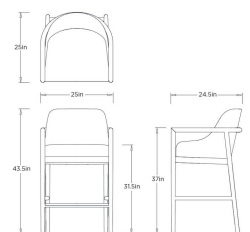

CHILTON OUTDOOR BAR STOOL

FSS17

H: 43.5 IN

W: 25 IN

D: 24.5 IN

The Chilton Outdoor Bar Stool offers a sculptural point of view with its curved synthetic rattan back cradled by a solid teak wood frame. An outdoor performance bouclé cushion ensures outdoor-ready comfort, while 316 stainless-steel footrest caps add a polished finishing touch. Ideal for outdoor kitchens and bar areas, it brings sculptural warmth and enduring style.