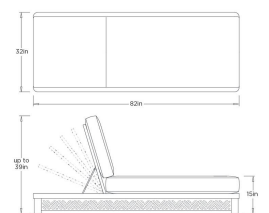

EMOTO OUTDOOR CHAISE

FTS04

W: 32 IN

D: 82 IN

FTS04 EMOTO OUTDOOR CHAISE ARTERIOS

The Emoto Outdoor Chaise elevates poolside lounging with its refined profile and an outdoor performance bouclé upholstery. A precisely laser-cut chevron pattern adds an artful textural detail to the frame, enhancing its sculptural appeal. Arranged in multiples, the chaise creates a cohesive and sophisticated relaxation area.