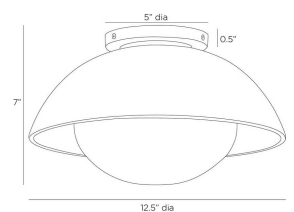

GLAZE SMALL FLUSH MOUNT

GADFC01  
 Antique Brass, Matte  
 Black Ceramic  
 H: 7 IN  
 Dia: 12.5 IN

The Glaze small flush mount light pairs soft opal frosted glass with a matte black ceramic shade and elevated with antique brass-plated steel. Inspired by hand-crafted tableware and fine ceramics that reveal the hand of the maker. Compelling enough to stand alone, the small flush mount also offers endless possibilities when installed in multiples or in combination with the Glaze large flush mount fixture and Glaze sconces. Certified for damp locations and intended for interior use.