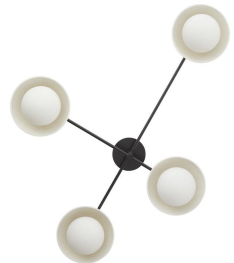

GLAZE MULTIPOINT FLUSH MOUNT

GADFC03  
 Blackened Steel, Ivory  
 Stained Crackle  
 H: 11 IN  
 W: 45 IN  
 D: 29 IN

A highly flexible solution for spaces of all kinds, the Glaze multipoint flushmount features two adjustable, pivoting arms with four frosted glass lights with stained ivory crackle ceramic shades. The design offers users the ability to customize the blackened steel fixture's layout to the space, casting light where it is needed. This flush mount is an excellent option for transitional spaces like foyers and hallways, also bringing drama to areas with lower ceilings. Finish will vary.