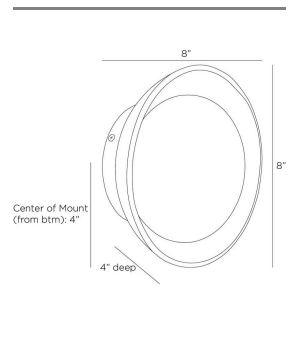

GLAZE SMALL WALL SCONCE

GADWC01  
 Antique Brass, Matte  
 Black Ceramic  
 H: 8 IN  
 D: 4 IN  
 Dia: 8.0 IN

This simple, versatile form marries a matte black ceramic shade and a softly frosted opal light for a versatile sconce that casts a flattering glow in any space. The effect is multiplied when installed in groupings or in combination with Glaze sconces for one-of-a-kind designs. Held by antique brass-plated steel. Certified for damp locations and intended for interior use.