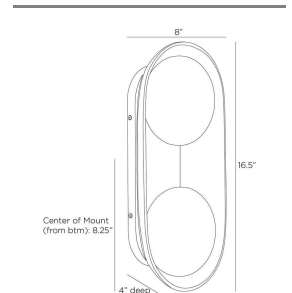

GLAZE LARGE WALL SCONCE

GADWC02
 Antique Brass, Matte
 Black Ceramic
 H: 16.5 IN
 W: 8 IN
 D: 4 IN

A stunning matte black brings warmth and depth to this uniquely modern, minimalist design that is held by antique brass-plated steel. The ceramic shade is complimented by double frosted glass lights that cast a warm, flattering glow. Equally at home in bathrooms and corridors, at the bedside and in hospitality settings, the Glaze large sconce is versatile and playful, offering endless possibilities when paired with additional Glaze sconces for functional purposes and multi-piece light installations. Certified for damp locations and intended for interior use.