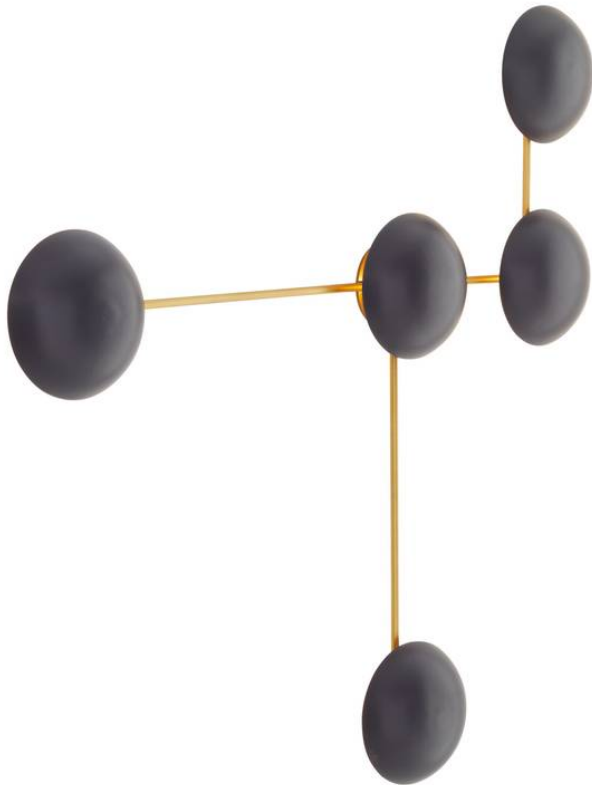

# ARTERIOURS

## GLAZE SCULPTURAL WALL SCONCE

GADWC03

Antique Brass, Matte  
Black Ceramic

H: 44 IN

W: 44 IN

D: 4 IN

Striking on its own but created to play well with others, the Glaze sculptural sconce can be rotated and combined to create endless, unique patterns and wall compositions. Incredible alone or in multiples, the sculptural sconce will transform entries and corridors and create a compelling focal point in hospitality and other commercial applications. Dramatic backlight effect behind the stunning matte black shades complimented by double frosted glass lights that cast a warm, flattering glow. Held by antique brass-plated steel. Certified for damp locations and intended for interior use.