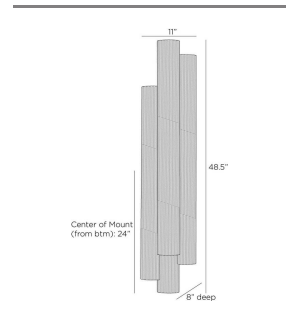

PUNCH OVERSIZED OUTDOOR WALL  
SCONCE

GADWC07  
 Marine Grade Aged  
 Graphite  
 H: 48.5 IN  
 W: 11 IN  
 D: 8 IN

The Punch oversized outdoor sconce features a trio of perforated marine-grade aged graphite steel cylinders to illuminate and elevate exterior spaces. Each of the cylinders contains bi-directional lights, to cast an upward and downward glow. A protective coating helps withstand the elements.