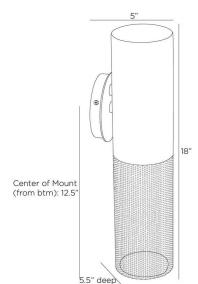

PUNCH SMALL OUTDOOR WALL  
SCONCE

GADWC08  
Marine Grade Aged  
Graphite  
H: 18 IN  
W: 5 IN  
D: 5.5 IN

The Punch small outdoor sconce is a subtle, linear option for exterior spaces. A perfect pairing of solid and perforated aged graphite steel cylinders on a rounded mounting plate, Punch casts a diffuse downward glow. A protective coating helps withstand the elements.