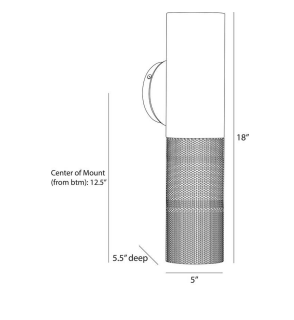

PUNCH SMALL OUTDOOR WALL
SCONCE

GADWC13
Marine Grade Matte
Black
H: 18 IN
W: 5 IN
D: 5.5 IN

The Punch small outdoor sconce is a subtle, linear option for exterior spaces. A perfect pairing of solid and perforated marine grade matte black steel cylinders on a rounded mounting plate, Punch casts a diffuse downward glow. A protective coating helps withstand the elements.