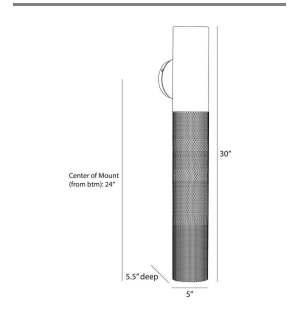

PUNCH LARGE OUTDOOR WALL  
SCONCE

GADWC14  
Marine Grade Matte  
Black  
H: 30 IN  
W: 5 IN  
D: 5.5 IN

The Punch large outdoor sconce is a subtle, linear option for exterior spaces, now in a new matte black finish. A perfect pairing of solid and perforated marine grade matte black steel cylinders on a rounded mounting plate, Punch casts a diffuse downward glow. A protective coating helps withstand the elements.