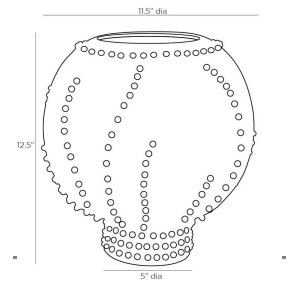

SPITZY LARGE VASE

GCAVC02

Ivory

H: 12.5 IN

Dia: 11.5 IN

A ceramic vase in an ivory finish, cascading in dotted tendrils for a unique design. Pair with its smaller version for an awe-inspiring look. Finish will vary.