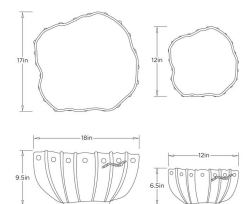

NEUSHOORN CENTERPIECES, SET OF 2

Inspired by the quiet strength and grounded presence of the rhinoceros, this set of sculptural bowls features a shield-like silhouette with softly contoured edges. Each bowl feels substantial in hand, while subtle curvature adds a sense of refinement and balance. Styled together or on their own, the bowls offer both functional depth and striking visual impact.

G DATC01

G DATC01 NEUSHOORN CENTERPIECES, SET OF 2

ARTERIO RS