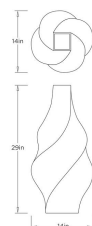

SCYLLA LARGE VASE

GDAVC01

H: 29 IN

W: 14 IN

D: 14 IN

A dynamic twist defines the profile, giving the vase a striking architectural presence. Crafted in matte white ceramic, its sculptural silhouette carries a quiet, rotational energy that feels contemporary and refined. The soft, diffused finish enhances every curve, lending a subtle sense of motion and elegance to any setting.

GDAVC01 SCYLLA LARGE VASE

ARTERIOS