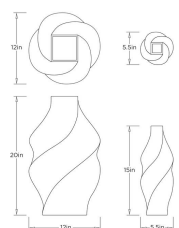

SCYLLA VASES, SET OF 2

This pair of vases is defined by a dynamic, twisting silhouette that brings a striking architectural presence to any space. Crafted in matte white ceramic, each piece carries a quiet, rotational energy that feels contemporary and refined. Together, their sculptural forms create a layered interplay of height, movement, and softly diffused curves, lending an elevated sense of motion and elegance to any setting.

GDAVC02

GDAVC02 SCYLLA VASES, SET OF 2

ARTERIO RS